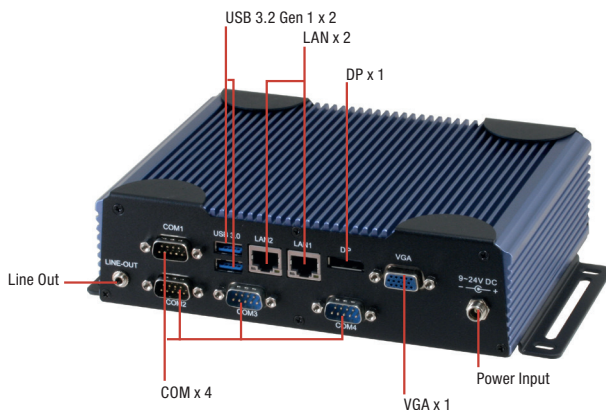

BOXER-6638U

Fanless Embedded Box PC with 5th Generation Intel® Core™ i3 Processor SoC

Front View

Rear View

Features

- U-Series CPU: Intel® Core™ i3-5010U
- Good for Industrial Use with 4 COM Ports
- Wide Temperature Support: -4°F ~ 140°F (-20°C ~ 60°C)
- Wide Voltage Support: 9 - 24 V

Specifications

System	
CPU	5th Generation Intel® Core™ i3-5010U, 2.1 GHz
Chipset	Intel® System on Chip
System Memory	DDR3L 1600 SODIMM slot x 1, up to 8 GB
Display Interface	VGA, DP
Storage Device	mSATA, HDD/SSD
Ethernet	Intel® WGI211AT, 10/100/1000 Base-TX x 1 Intel® WGI218LM, 10/100/1000 Base-TX x 1
I/O	RS-232/422/485 x 2 RS-232 x 2 USB 2.0 x 2 (A2M) USB 3.2 Gen 1 x 2 VGA x 1 DP x 1 Line-out x 1 LAN x 2 Antenna holes x 2 Power switch Power input
Expansion	Full-size Mini-Card x 1 (mSATA + USB, w/ SIM slot, optional for PCI-E) Half-size Mini-Card x 1 (PCI-E + USB)
Indicator	Power LED HDD active LED
OS support	Windows® 10 (64-bit), Windows® 8.1(32/64-bit), Windows® 7 (32/64-bit), Linux Ubuntu 14.10
Power Supply	
Power Requirement	9 - 24V with lockable DC jack
Mechanical	
Mounting	Wallmount
Dimensions (W x H x D)	7.76" x 2.17" x 5.63" (197mm x 55mm x 143mm)
Gross Weight	5.5 lb (2.5 kg)
Net Weight	3.3 lb (1.5 kg)
Environmental	
Operating Temperature	-4°F ~ 140°F (-20°C ~ 60°C) with wide temperature HDD (according to IEC68-2-14 with 0.5 m/s AirFlow; with industrial devices)
Storage Temperature	-49°F ~ 176°F (-45°C ~ 80°C)
Storage Humidity	95% @ 40°C, non-condensing
Anti-Vibration	5 Grms/ 5 ~ 500Hz/ operation –mSATA / SSD 1 Grms/ 5~ 500Hz/ operation – HDD
Certification	CE/FCC class A

Dimension

Unit: mm

Ordering Information

Part Number	CPU	RAM	LAN	USB	RS-232	RS-232/422/485	Storage	Display	Expansion	Mounting	Power	Temp.
BOXER-6638U-A2M-1010	Intel® Core i3-5010U	—	2	4	2	2	HDD/SSD	VGA x 1 DP x 1	Full-size Mini-Card x 1 Half-size Mini-Card x 1	Wallmount	DC 9-24V	-4°F ~ 140°F (-20°C ~ 60°C) According to IEC60068-2, 0.5m/s air flow