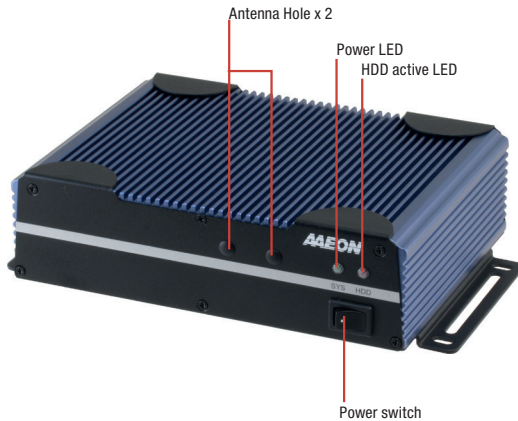

BOXER-6638U

Fanless Embedded Box PC with 5th Generation Intel® Core™ i3 Processor SoC

Front View

Rear View

Features

- U-Series CPU: Intel® Core™ i3-5010U
- Good for Industrial Use with 4 COM Ports
- Wide Temperature Support: -4°F ~ 140°F (-20°C ~ 60°C)
- Wide Voltage Support: 9 - 24 V

Specifications

System	
CPU	5th Generation Intel® Core™ i3-5010U, 2.1 GHz
Chipset	Intel® System on Chip
System Memory	DDR3L 1600 SODIMM slot x 1, up to 8 GB
Display Interface	VGA, DP
Storage Device	mSATA, HDD/SSD
Ethernet	Intel® WGI211AT, 10/100/1000 Base-TX x 1 Intel® WGI218LM, 10/100/1000 Base-TX x 1
I/O	RS-232/422/485 x 2 RS-232 x 2 USB 2.0 x 2 (A2M) USB 3.2 Gen 1 x 2 VGA x 1 DP x 1 Line-out x 1 LAN x 2 Antenna holes x 2 Power switch Power input
Expansion	Full-size Mini-Card x 1 (mSATA + USB, w/ SIM slot, optional for PCI-E) Half-size Mini-Card x 1 (PCI-E + USB)
Indicator	Power LED HDD active LED
OS support	Windows® 10 (64-bit), Windows® 8.1(32/64-bit), Windows® 7 (32/64-bit), Linux Ubuntu 14.10
Power Supply	
Power Requirement	9 - 24V with lockable DC jack
Mechanical	
Mounting	Wallmount
Dimensions (W x H x D)	7.76" x 2.17" x 5.63" (197mm x 55mm x 143mm)
Gross Weight	5.5 lb (2.5 kg)
Net Weight	3.3 lb (1.5 kg)
Environmental	
Operating Temperature	-4°F ~ 140°F (-20°C ~ 60°C) with wide temperature HDD (according to IEC68-2-14 with 0.5 m/s AirFlow; with industrial devices)
Storage Temperature	-49°F ~ 176°F (-45°C ~ 80°C)
Storage Humidity	95% @ 40°C, non-condensing
Anti-Vibration	5 Grms/ 5 ~ 500Hz/ operation –mSATA / SSD 1 Grms/ 5~ 500Hz/ operation – HDD
Certification	CE/FCC class A

Dimension

Unit: mm

Ordering Information

Part Number	CPU	RAM	LAN	USB	RS-232	RS-232/422/485	Storage	Display	Expansion	Mounting	Power	Temp.
BOXER-6638U-A2M-1010	Intel® Core i3-5010U	—	2	4	2	2	HDD/SSD	VGA x 1 DP x 1	Full-size Mini-Card x 1 Half-size Mini-Card x 1	Wallmount	DC 9-24V	-4°F ~ 140°F (-20°C ~ 60°C) According to IEC60068-2, 0.5m/s air flow