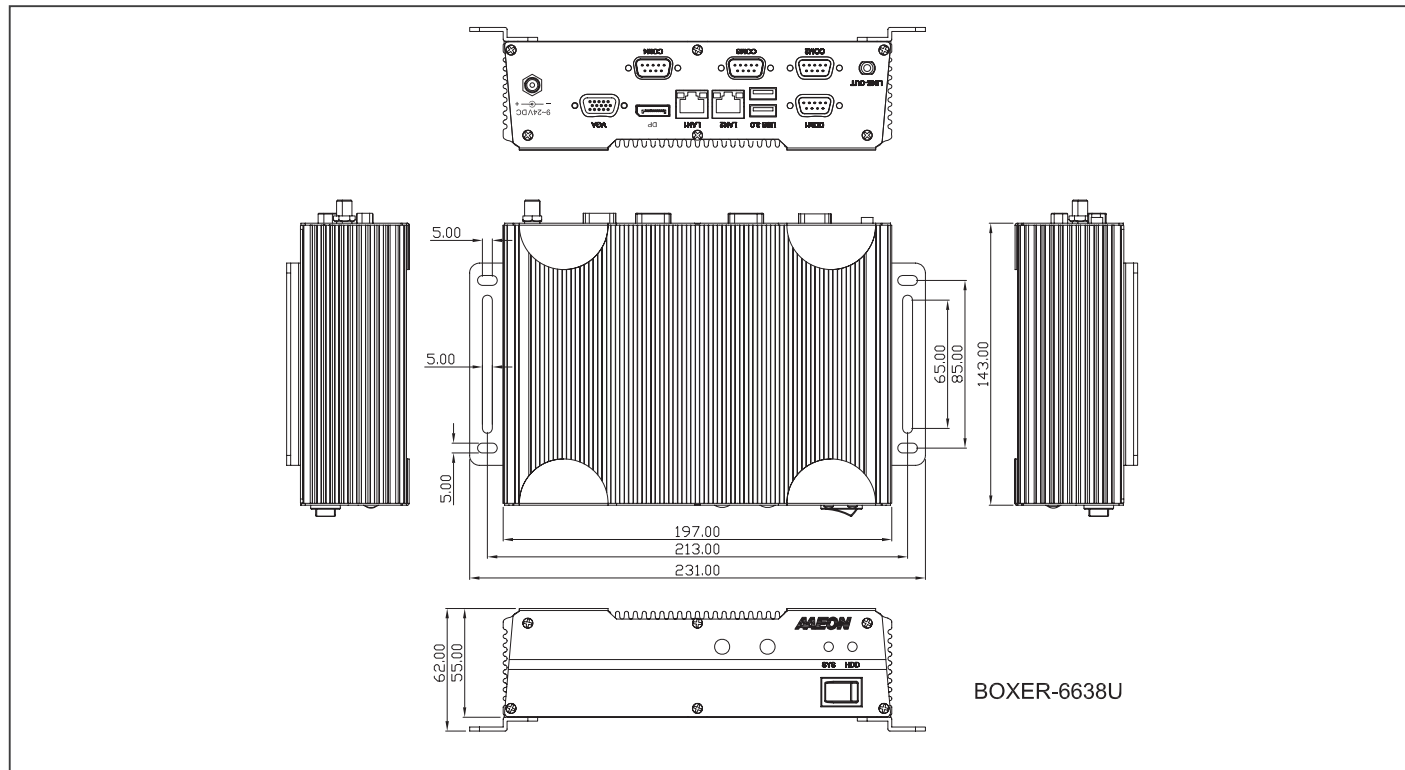

BOXER-6638U

Fanless Embedded Box PC with 5th Generation Intel® Core™ i3 Processor SoC

Front View

Rear View

Features

- U-Series CPU: Intel® Core™ i3-5010U
- Good for Industrial Use with 4 COM Ports
- Wide Temperature Support: -4°F ~ 140°F (-20°C ~ 60°C)
- Wide Voltage Support: 9 - 24 V

Specifications

System	
CPU	5th Generation Intel® Core™ i3-5010U, 2.1 GHz
Chipset	Intel® System on Chip
System Memory	DDR3L 1600 SODIMM slot x 1, up to 8 GB
Display Interface	VGA, DP
Storage Device	mSATA, HDD/SSD
Ethernet	Intel® WGI211AT, 10/100/1000 Base-TX x 1 Intel® WGI218LM, 10/100/1000 Base-TX x 1
I/O	RS-232/422/485 x 2 RS-232 x 2 USB 2.0 x 2 (A2M) USB 3.2 Gen 1 x 2 VGA x 1 DP x 1 Line-out x 1 LAN x 2 Antenna holes x 2 Power switch Power input
Expansion	Full-size Mini-Card x 1 (mSATA + USB, w/ SIM slot, optional for PCI-E) Half-size Mini-Card x 1 (PCI-E + USB)
Indicator	Power LED HDD active LED
OS support	Windows® 10 (64-bit), Windows® 8.1(32/64-bit), Windows® 7 (32/64-bit), Linux Ubuntu 14.10
Power Supply	
Power Requirement	9 - 24V with lockable DC jack
Mechanical	
Mounting	Wallmount
Dimensions (W x H x D)	7.76" x 2.17" x 5.63" (197mm x 55mm x 143mm)
Gross Weight	5.5 lb (2.5 kg)
Net Weight	3.3 lb (1.5 kg)
Environmental	
Operating Temperature	-4°F ~ 140°F (-20°C ~ 60°C) with wide temperature HDD (according to IEC68-2-14 with 0.5 m/s AirFlow; with industrial devices)
Storage Temperature	-49°F ~ 176°F (-45°C ~ 80°C)
Storage Humidity	95% @ 40°C, non-condensing
Anti-Vibration	5 Grms/ 5 ~ 500Hz/ operation –mSATA / SSD 1 Grms/ 5~ 500Hz/ operation – HDD
Certification	CE/FCC class A

Dimension

Unit: mm

Ordering Information

Part Number	CPU	RAM	LAN	USB	RS-232	RS-232/422/485	Storage	Display	Expansion	Mounting	Power	Temp.
BOXER-6638U-A2M-1010	Intel® Core i3-5010U	—	2	4	2	2	HDD/SSD	VGA x 1 DP x 1	Full-size Mini-Card x 1 Half-size Mini-Card x 1	Wallmount	DC 9-24V	-4°F ~ 140°F (-20°C ~ 60°C) According to IEC60068-2, 0.5m/s air flow